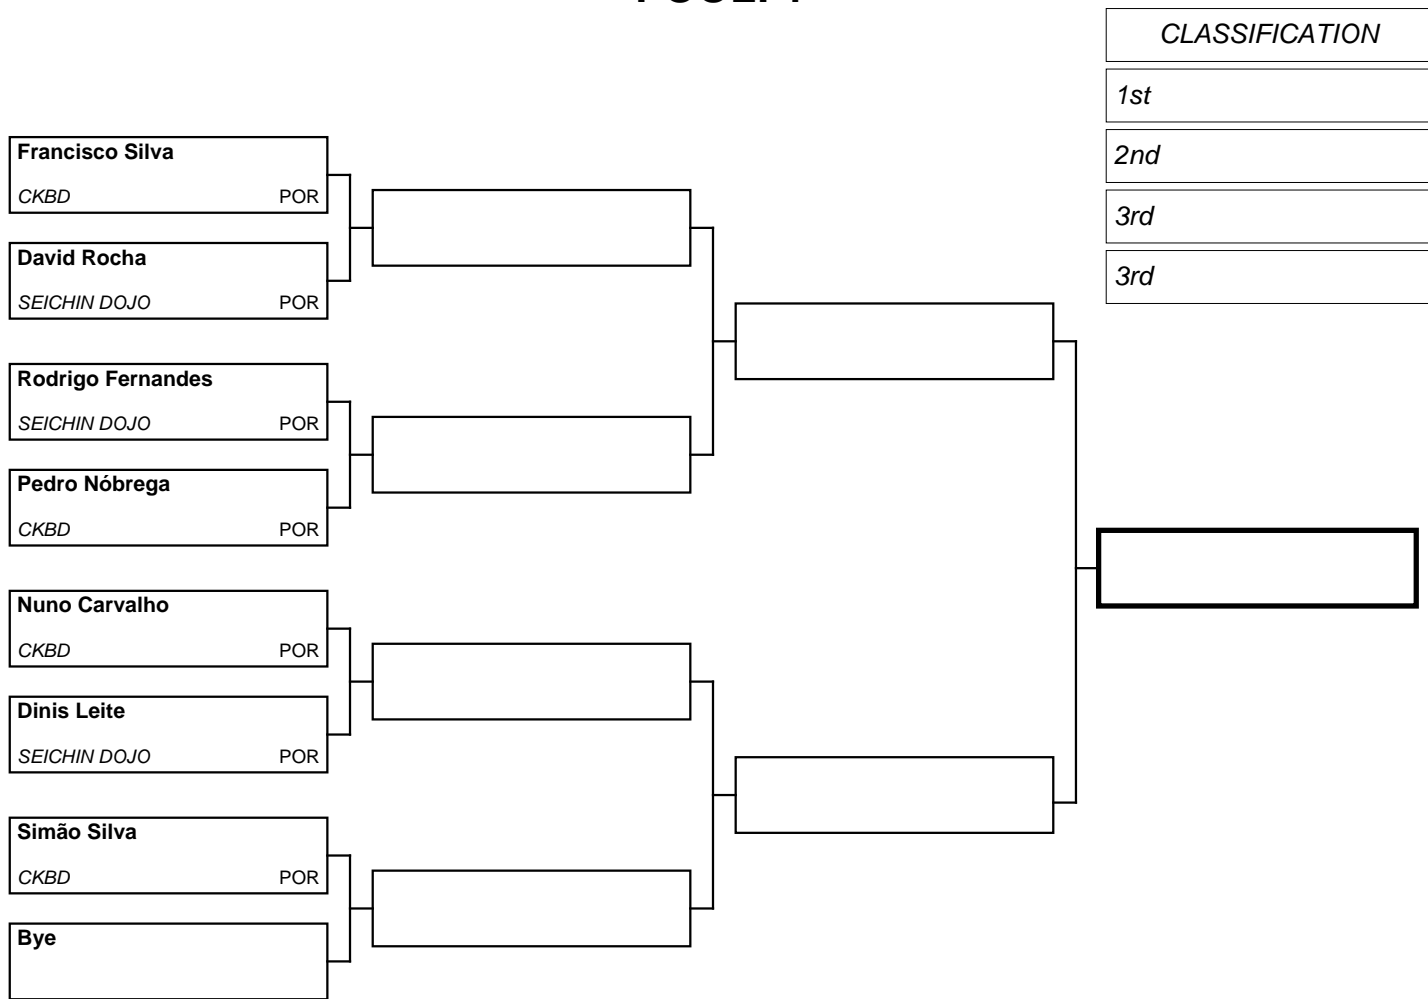

14002

Cadetes - 14/15 anos Masc +55Kgs

Registered competitors: 7 in 1 Pool(s)

POOL: 1

REPECHAGE