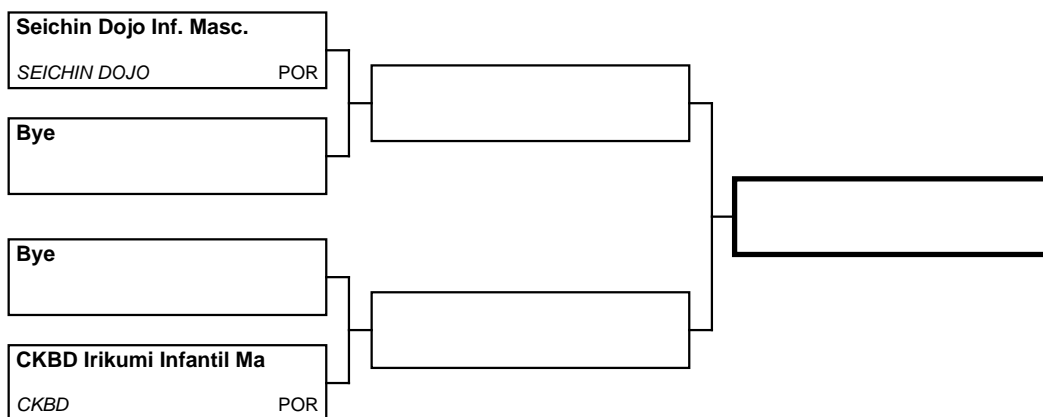

POOL: 1

CLASSIFICATION

1st

2nd

3rd

3rd

Referees