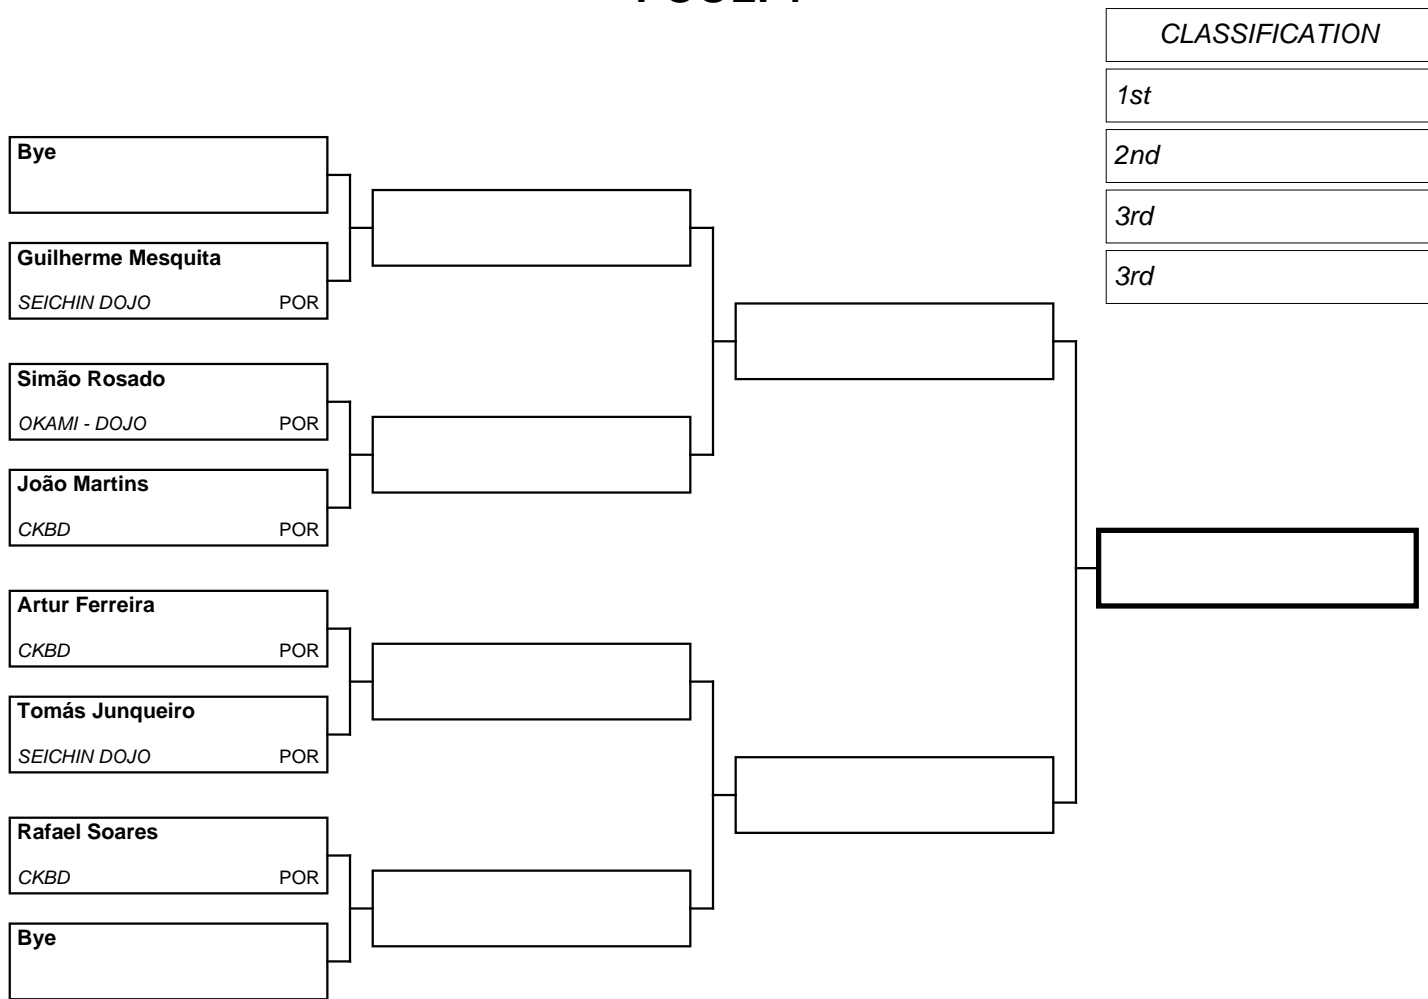

11001

Infantil - 8-9 anos Masc -30kgs

Registered competitors: 6 in 1 Pool(s)

POOL: 1

REPECHAGE