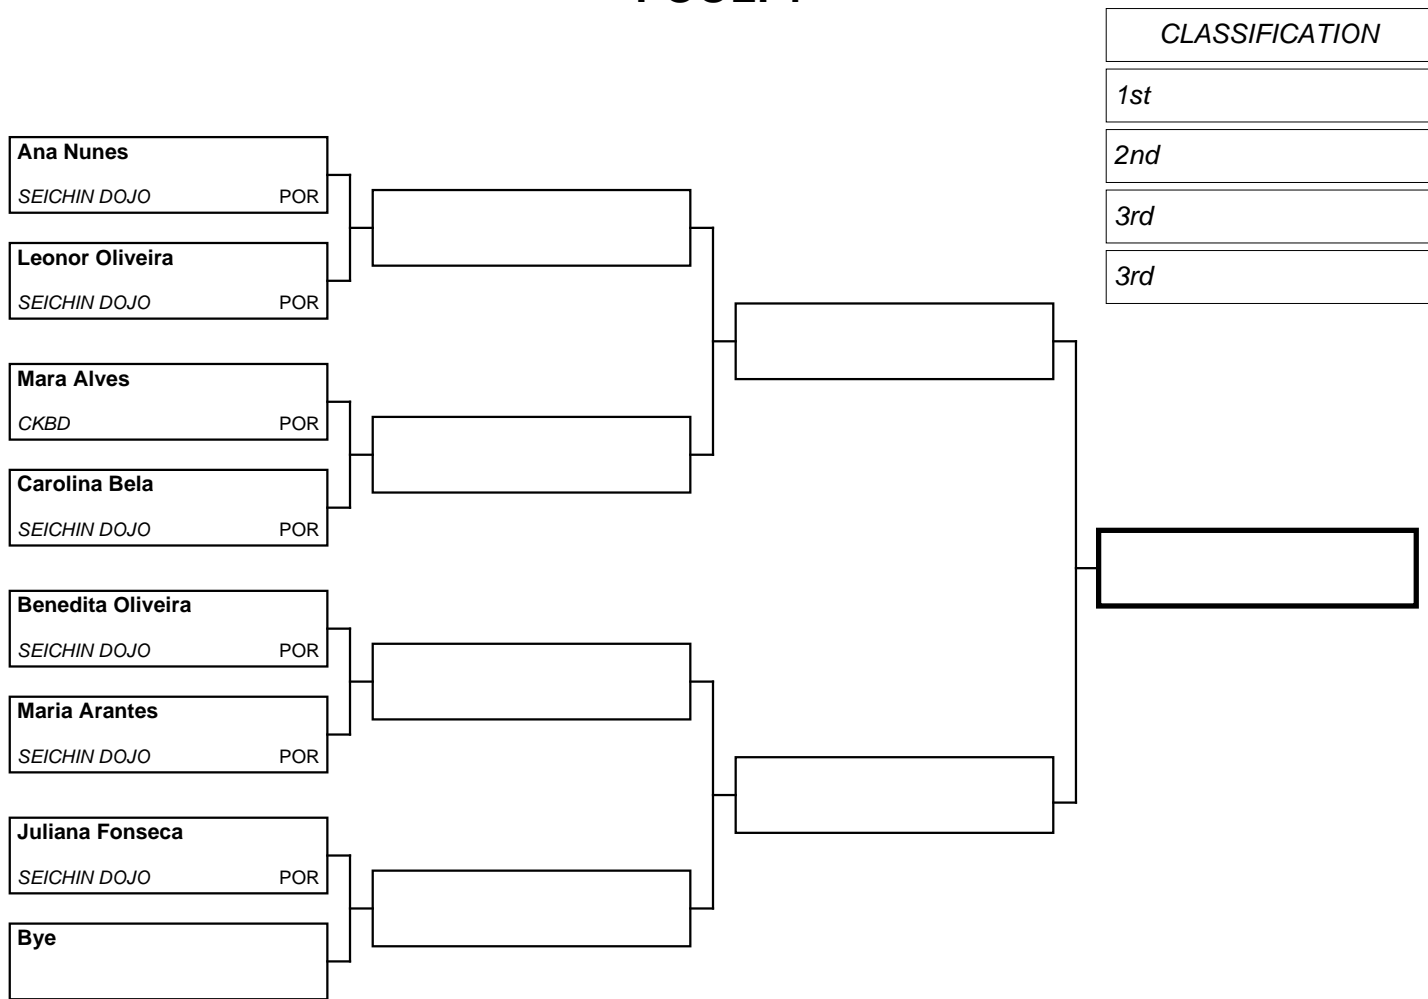

12003

Iniciados - 10/11 anos Fem Open

Registered competitors: 7 in 1 Pool(s)

POOL: 1

REPECHAGE