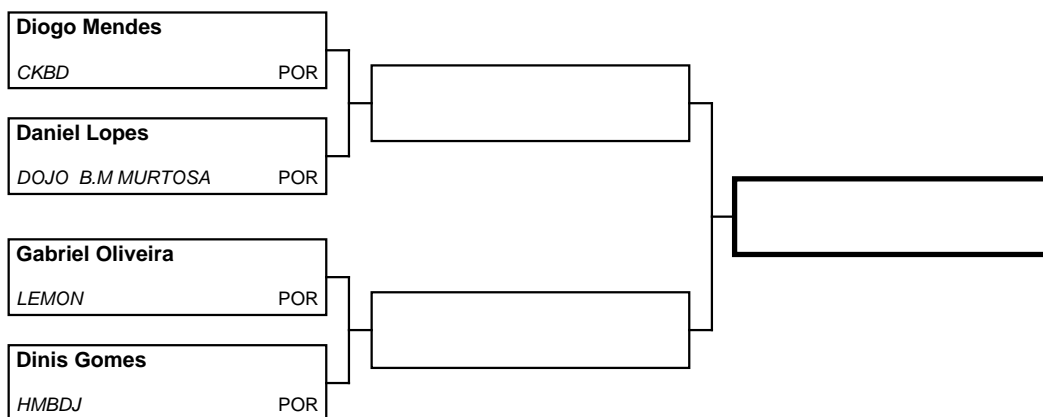

15001

Juniores - 16/17 anos Masc -65Kgs

Registered competitors: 4 in 1 Pool(s)

POOL: 1

CLASSIFICATION

1st

2nd

3rd

3rd

Referees

Kimura@ - www.karate-hub.com - events plataform