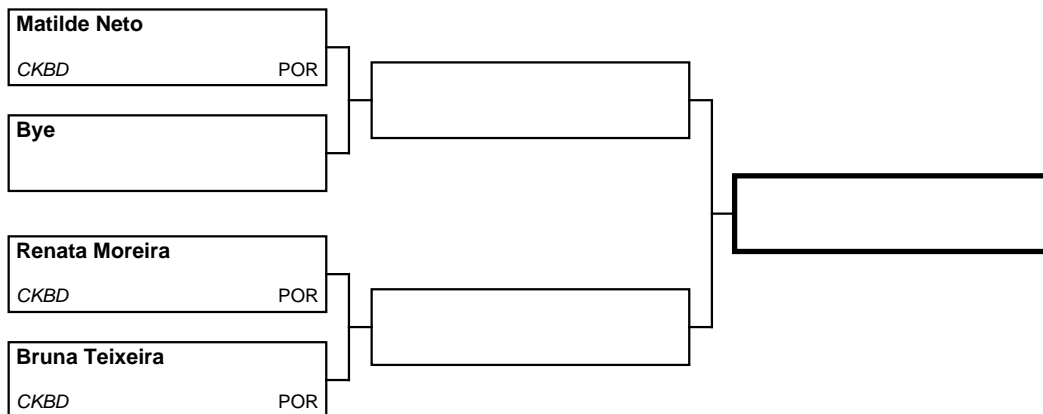

POOL: 1

CLASSIFICATION

1st

2nd

3rd

3rd

Referees