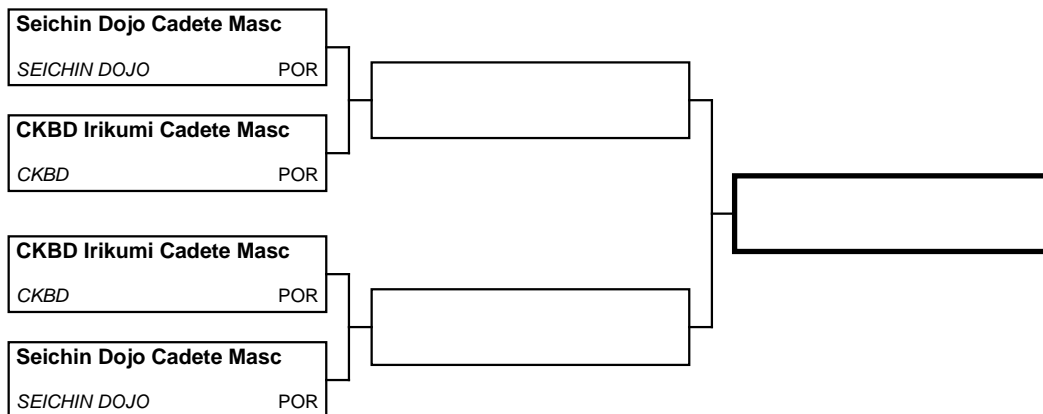

1st

2nd

3rd

3rd

Referees

| | | | | |
|--|--|--|--|--|
| | | | | |
|--|--|--|--|--|

TEAM FORMATION

CKBD Irikumi Cadete Masc