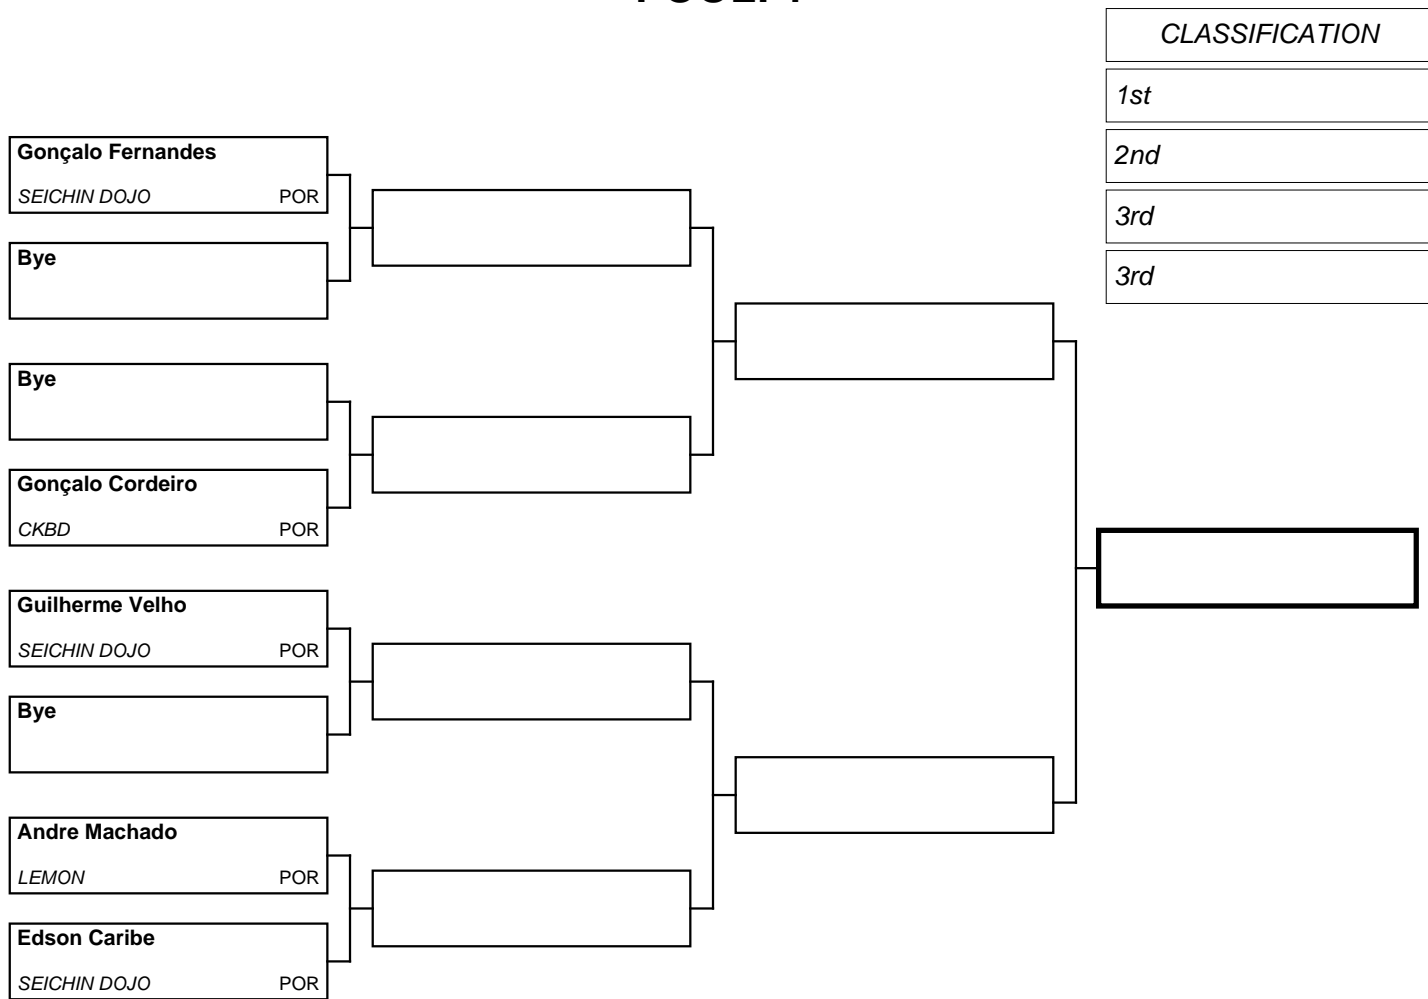

15002

Juniores - 16/17 anos Masc +65Kgs

Registered competitors: 5 in 1 Pool(s)

POOL: 1

REPECHAGE